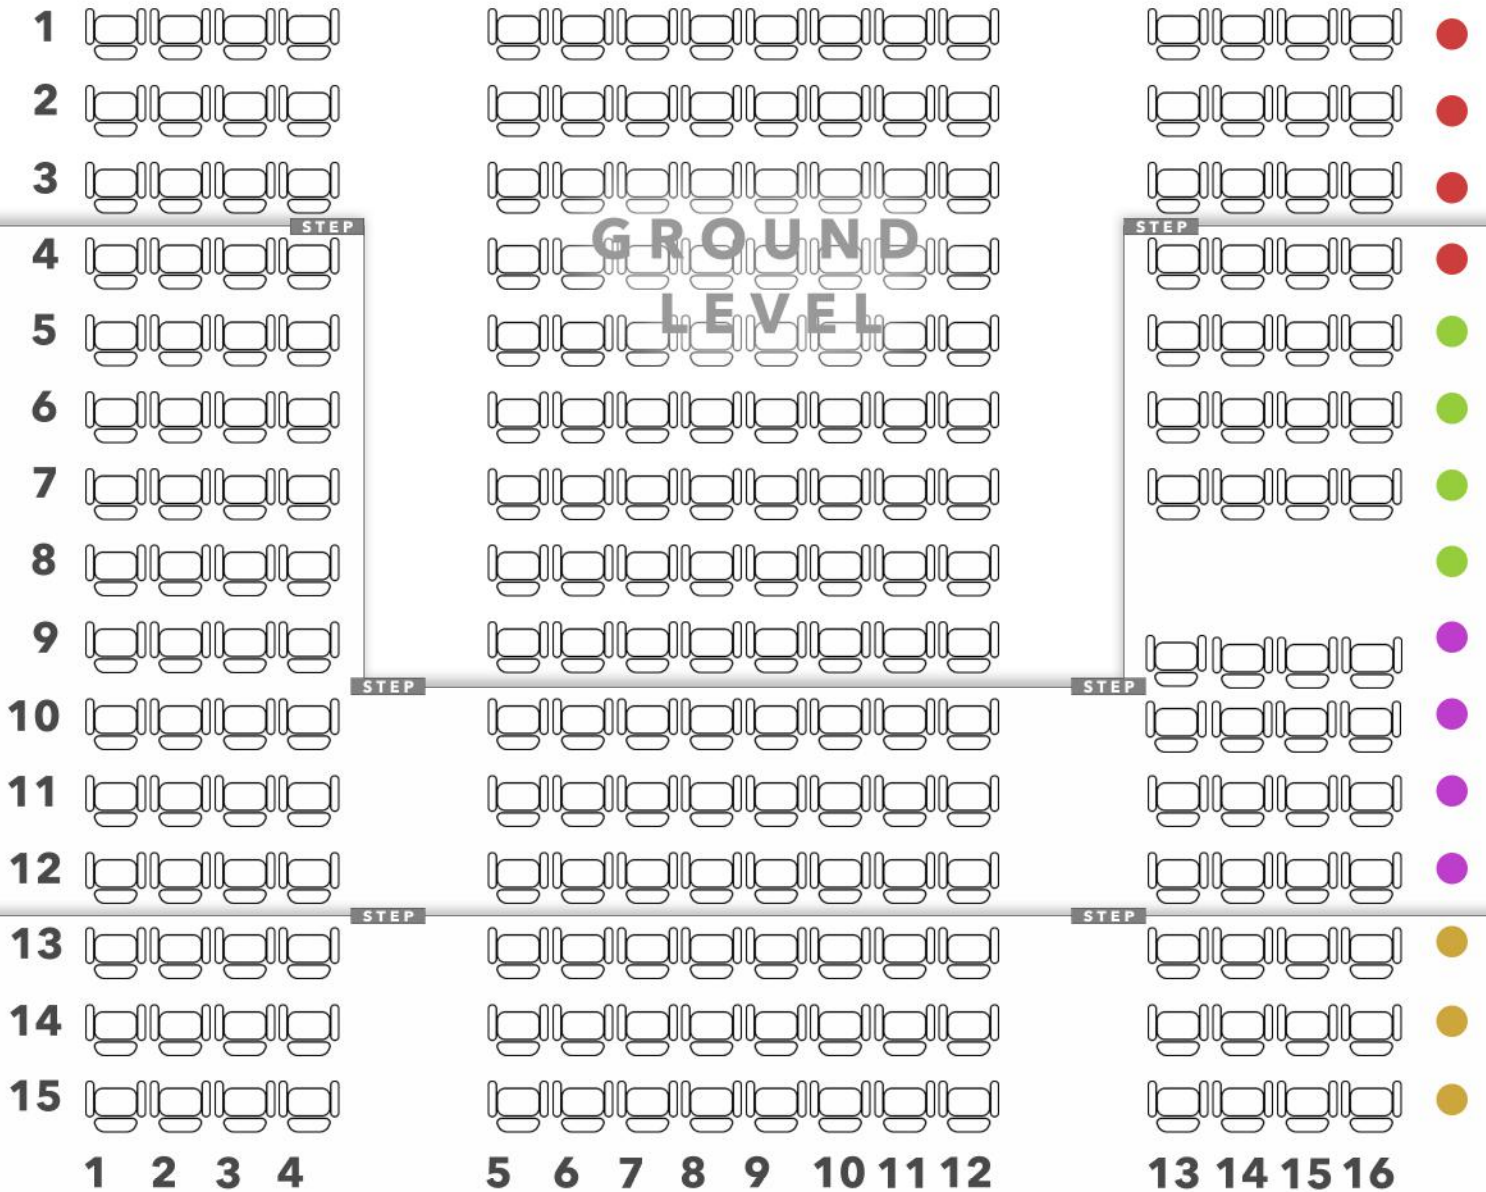

BELFRY MUSIC THEATRE

Venue Seating Map

STAGE

● Premier

● Front

● Middle

● Back